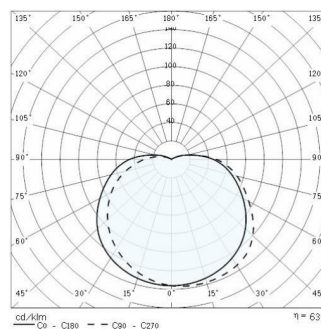

EKO+26

Part number	302063
Lampholder:	E27
Light Source:	INCANDESCENT LAMPS (A60)
Wattage:	1x100 W
Finish:	AN-96 / Anthracite gray / Textured
Insulation class:	I
Degree of protection:	IP66
IK-J-xxIP:	IK07 2J xx5
Optic:	SYMMETRIC EXTRA WIDE REFLECTOR
Ta MIN luminaire:	-30°
Ta MAX luminaire:	25°

Photometric data

Technical drawings